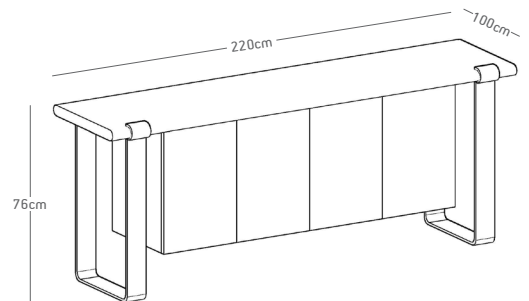

MK01/K

-MUTA-
COLLECTION

MK01/K

MK01/K

Masif kestane, siyah mat metal
Solid chestnut, matte metal black colour

DESIGN: Muta Collection

ORIGIN: Turkey, Bursa

H: 85cm **L:** 200cm **W:** 50cm