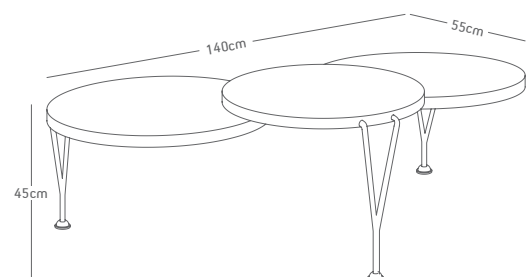

MS06/K

-MUTA-
COLLECTION

MS06/K

MS06/K

Masif kestane, antrasit lake, ham metal
Solid chestnut, lacquered anthracite, crude metal

DESIGN: Muta Collection

ORIGIN: Turkey, Bursa

H: 45cm **L:** 140cm **W:** 55cm