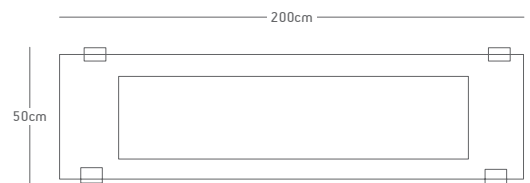

MA01/K

MA01/K

Masif kestane, siyah mat metal
Solid chestnut, matte metal black colour

DESIGN: Muta Collection

ORIGIN: Turkey, Bursa

H: 50cm **L:** 200cm