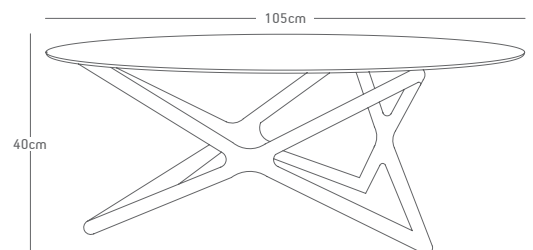

MS08/K

-MUTA-
COLLECTION

MS08/K

MS08/K

Masif kestane, bronz mat cam
Solid chestnut, bronze matte glass

DESIGN: Muta Collection

ORIGIN: Turkey, Bursa

H: 40cm **R:** 105cm