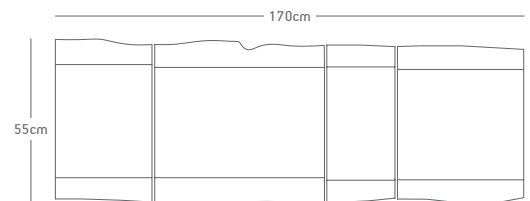

MA02/M

MA02/M

Masif meşe
Solid oak

DESIGN: Muta Collection

ORIGIN: Turkey, Bursa

H: 55cm **L:** 170cm