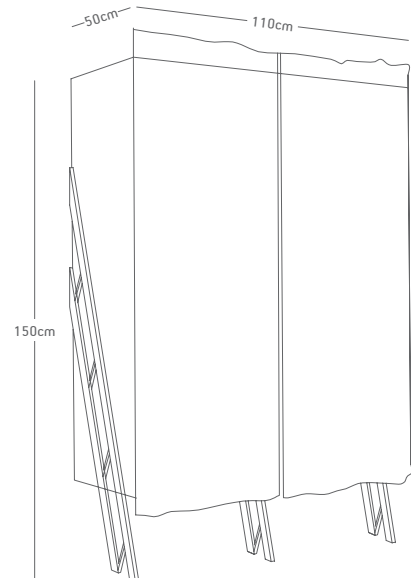

MK04/M

MK04/M

Masif meşe, meşe papel kaplama, ham metal
Solid oak, 2mm oak veneer, crude metal matte

DESIGN: Muta Collection

ORIGIN: Turkey, Bursa

H: 150cm **L:** 110cm **L:** 50cm