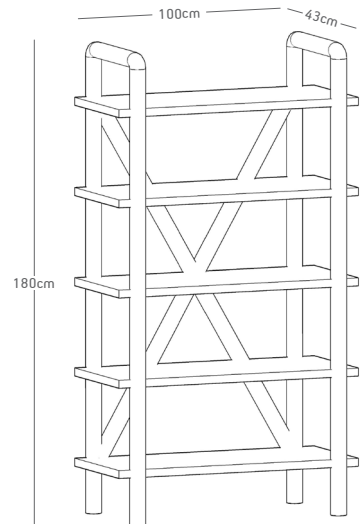

H: 125cm L: 220cm W: 35cm

MR04/M

-MUTA-
COLLECTION

MR04/M

MR04/M

Masif meşe, siyah mat metal
Solid oak, black metal matte

DESIGN: Muta Collection

ORIGIN: Turkey, Bursa