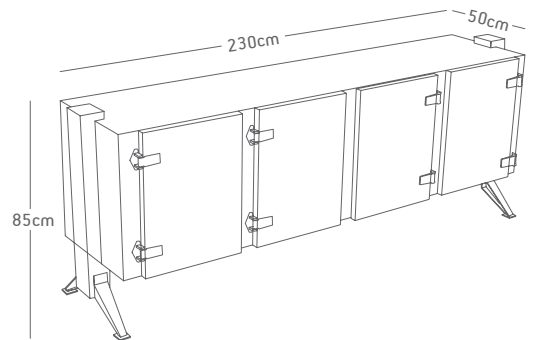

MK05/M

-MUTA-
COLLECTION

MK05/M

MK05/M

Meşe papel kaplama, ham metal
2mm oak veneer, crude metal matte

DESIGN: Muta Collection

ORIGIN: Turkey, Bursa

H: 85cm L: 230cm W: 50cm