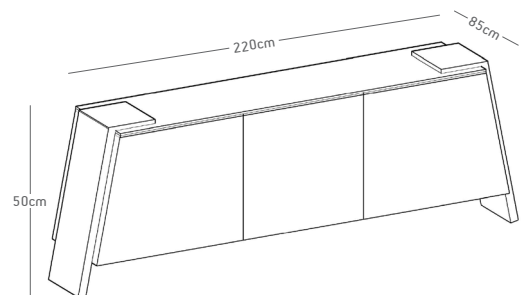

MK03/M

-MUTA-
COLLECTION

MK03/M

MK03/M

Masif meşe, antrasit mat lake
Solid oak, lacquered matte anthracite

DESIGN: Muta Collection

ORIGIN: Turkey, Bursa

H: 50cm **L:** 220cm **W:** 85cm