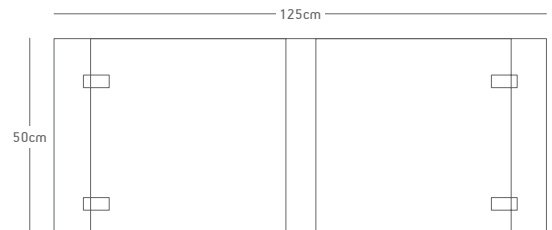

MA03/M

MA03/M

Meşe papel kaplama
2mm oak veneer

DESIGN: Muta Collection

ORIGIN: Turkey, Bursa

H: 50cm **L:** 125cm