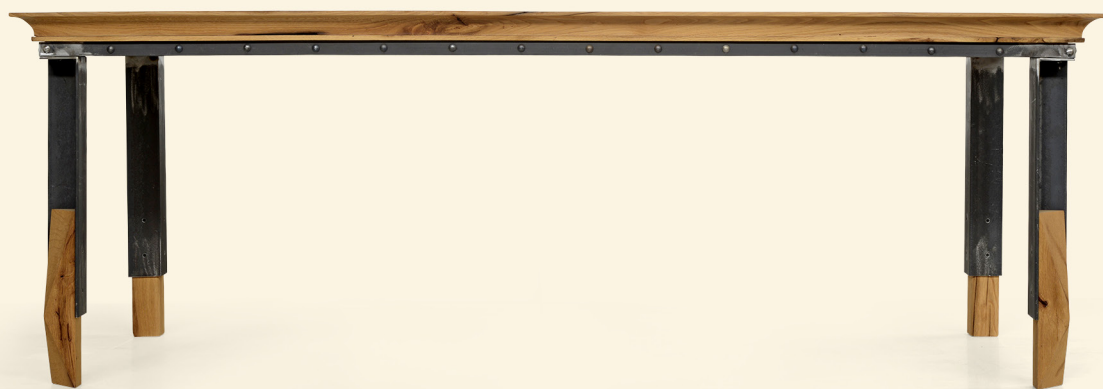

MM08/M

-MUTA-
COLLECTION