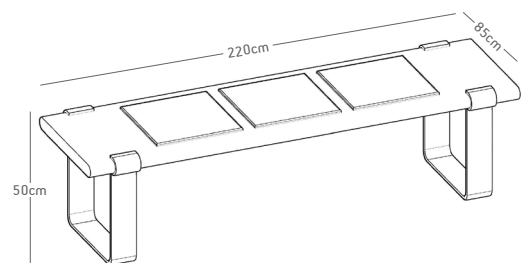

MB01/K

-MUTA-
COLLECTION

MB01/K

MB01/K

Masif kestane, mat siyah metal
Solid chestnut, matte metal black colour

DESIGN: Muta Collection

ORIGIN: Turkey, Bursa

H: 45cm **L:** 175cm **W:** 45cm