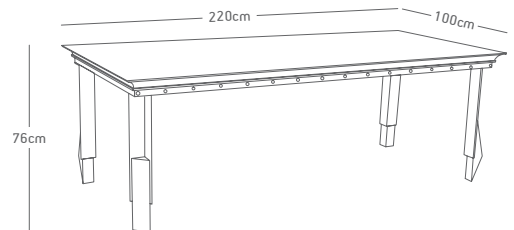

MM08/M

-MUTA-
COLLECTION

MM08/M

MM08/M

Masif meşe, meşe papel kaplama, ham metal
Solid oak, 2mm oak veneer, crude metal matte

DESIGN: Muta Collection

ORIGIN: Turkey, Bursa

H: 76cm **L:** 220cm **W:** 100cm