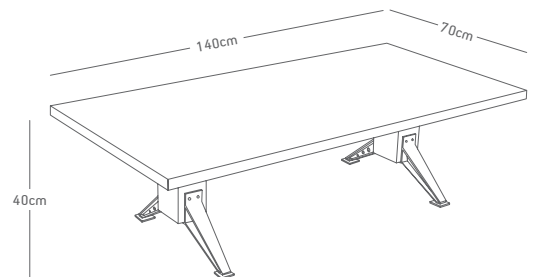

MS20/M

-MUTA-
COLLECTION

MS20/M

MS20/M

Meşe papel kaplama, ham metal
2mm oak veneer, crude metal matte

DESIGN: Muta Collection

ORIGIN: Turkey, Bursa

H: 40cm L: 140cm W: 70cm