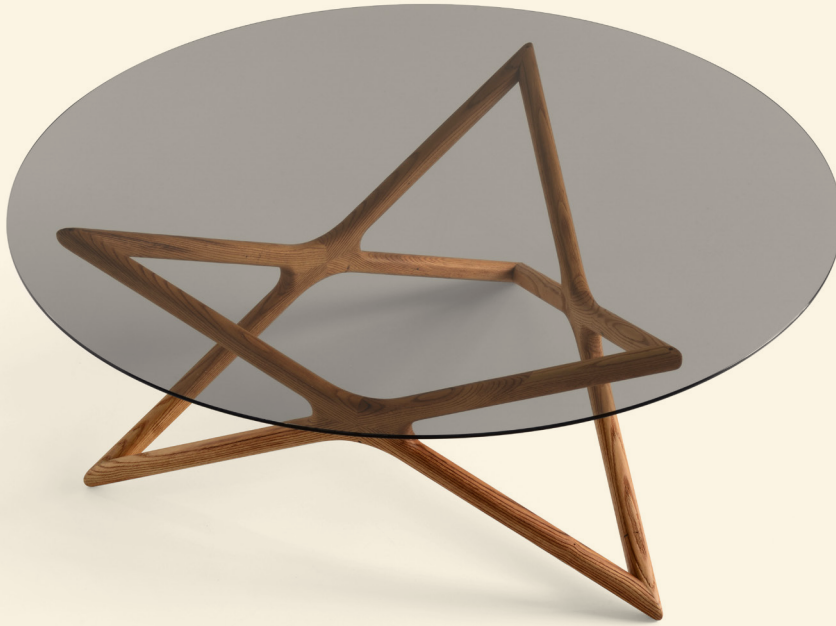

MS08/K

MS08/K

Masif kestane, bronz mat cam
Solid chestnut, bronze matte glass

DESIGN: Muta Collection

ORIGIN: Turkey, Bursa

H: 40cm **R:** 105cm