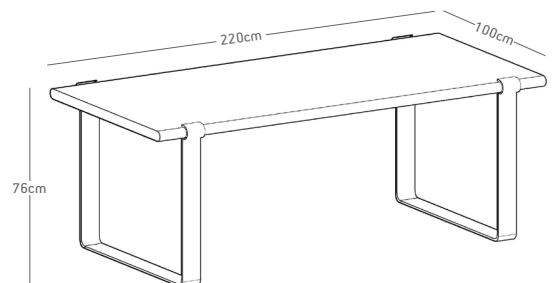

MM03/K

-MUTA-
COLLECTION

MM03/K

MM03/K

Masif kestane, mat siyah metal
Solid chestnut, matte metal black colour

DESIGN: Muta Collection

ORIGIN: Turkey, Bursa

H: 76cm **L:** 220cm **W:** 100cm