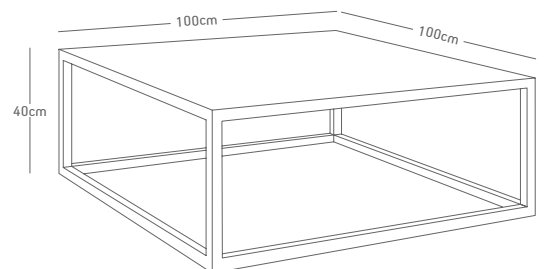

MS01/K

-MUTA-
COLLECTION

MS01/K

MS01/K

Masif kestane, mat cila
Solid chestnut, matte arnish

DESIGN: Muta Collection

ORIGIN: Turkey, Bursa

H: 40cm **L:** 100cm **W:** 100cm