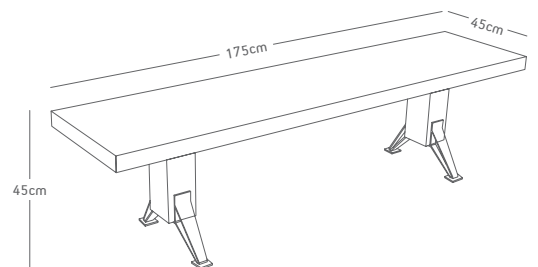

MB05/M

-MUTA-
COLLECTION

MB05/M

MB05/M

Meşe papel kaplama, ham metal
2mm oak veneer, crude metal matte

DESIGN: Muta Collection

ORIGIN: Turkey, Bursa

H: 45cm **L:** 175cm **W:** 45cm