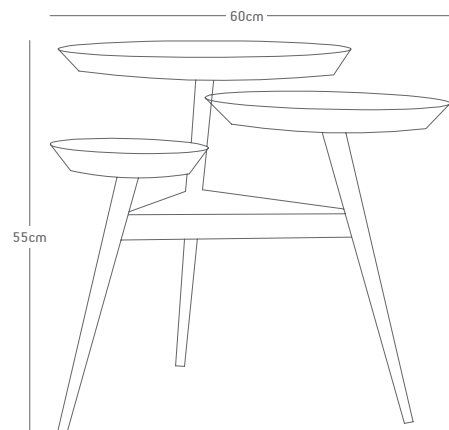

MS20/M

-MUTA-
COLLECTION

MS20/M

MS20/M

Meşe papel kaplama, ham metal
2mm oak veneer, crude metal matte

DESIGN: Muta Collection

ORIGIN: Turkey, Bursa

H: 40cm L: 140cm W: 70cm