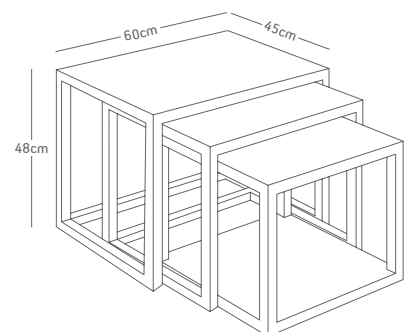

MS02/K

-MUTA-
COLLECTION

MS02/K

MS02/K

Masif kestane, mat cila
Solid chestnut, matte arnish

DESIGN: Muta Collection

ORIGIN: Turkey, Bursa

H: 48cm **L:** 60cm **W:** 45cm