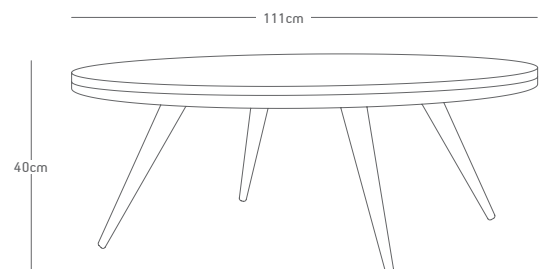

MS03/K

-MUTA-
COLLECTION

MS03/K

MS03/K

Masif kestane, antrasit mat lake
Solid chestnut, lacquered matte anthracite

DESIGN: Muta Collection

ORIGIN: Turkey, Bursa

H: 40cm **R:** 111cm