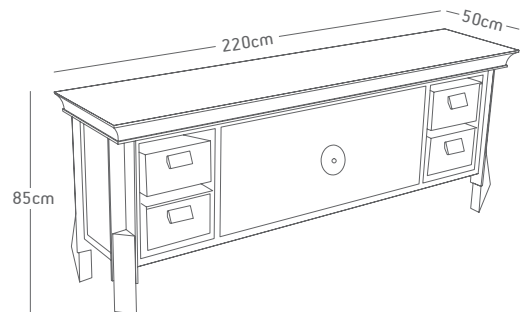

MK06/M

-MUTA-
COLLECTION

MK06/M

MK06/M

Masif meşe, meşe papel kaplama, ham metal
Solid oak, 2mm oak veneer, crude metal matte

DESIGN: Muta Collection

ORIGIN: Turkey, Bursa

H: 85cm L: 220cm W: 50cm