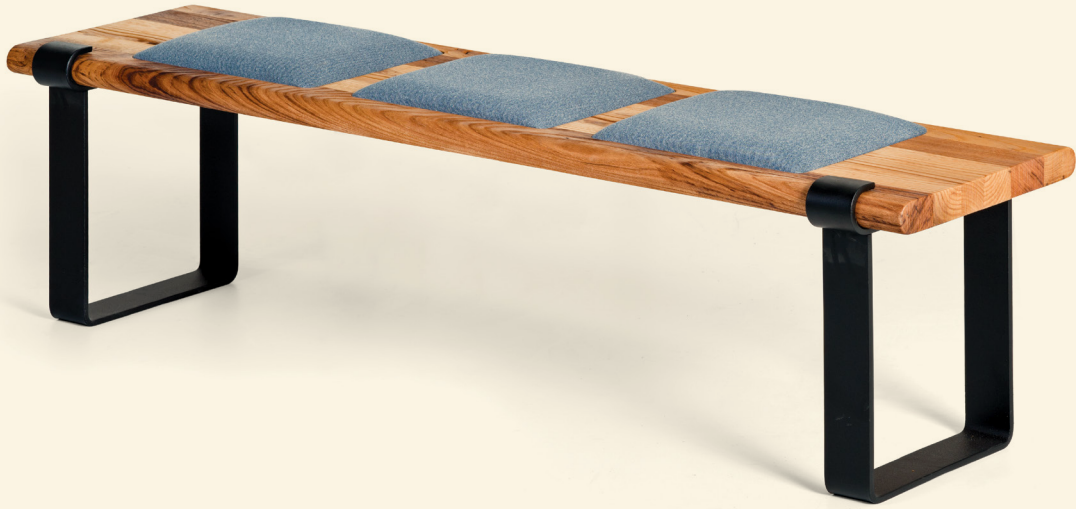

MB01/K

MB01/K

Masif kestane, mat siyah metal
Solid chestnut, matte metal black colour

DESIGN: Muta Collection

ORIGIN: Turkey, Bursa

H: 45cm **L:** 175cm **W:** 45cm