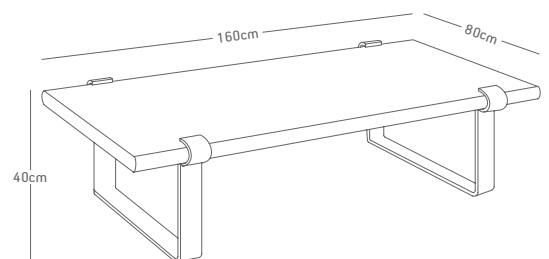

MS18/K

-MUTA-
COLLECTION

MS18/K

MS18/K

Masif kestane, siyah mat metal
Solid chestnut, matte metal black colour

DESIGN: Muta Collection

ORIGIN: Turkey, Bursa

H: 40cm **L:** 160cm **W:** 80cm