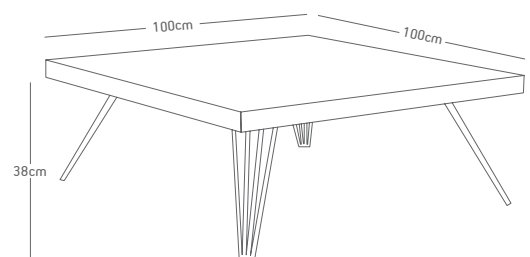

MS07/K

MS07/K

Masif kestane, mat siyah metal
Solid chestnut, matte metal black clour

DESIGN: Muta Collection

ORIGIN: Turkey, Bursa

H: 38cm **L:** 100cm **W:** 100cm