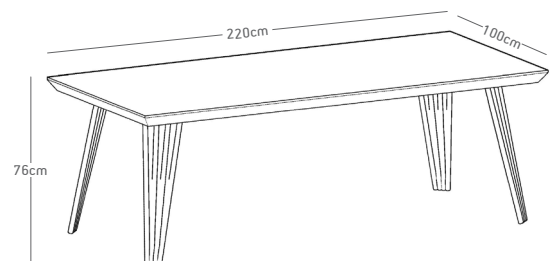

MM02/K

-MUTA-
COLLECTION

MM02/K

MM02/K

Masif kestane, siyah mat metal
Solid chestnut, black metal matte

DESIGN: Muta Collection

ORIGIN: Turkey, Bursa

H: 76cm **L:** 220cm **W:** 100cm