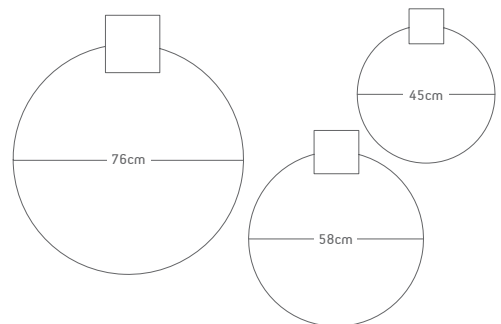

MA04/M

MA04/M

Masif meşe
Solid oak

DESIGN: Muta Collection

ORIGIN: Turkey, Bursa

Ø: 45cm   Ø: 58cm   Ø: 76cm