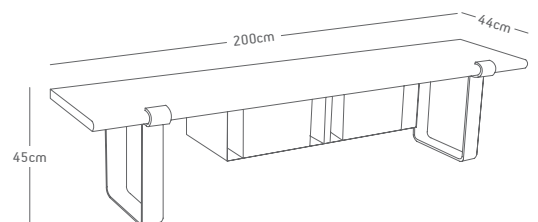

MT01/K

-MUTA-
COLLECTION

MT01/K

MT01/K

Masif meşe, siyah mat metal
Solid oak, matte metal black colour

DESIGN: Muta Collection

ORIGIN: Turkey, Bursa

H: 45cm **L:** 200cm **W:** 44cm