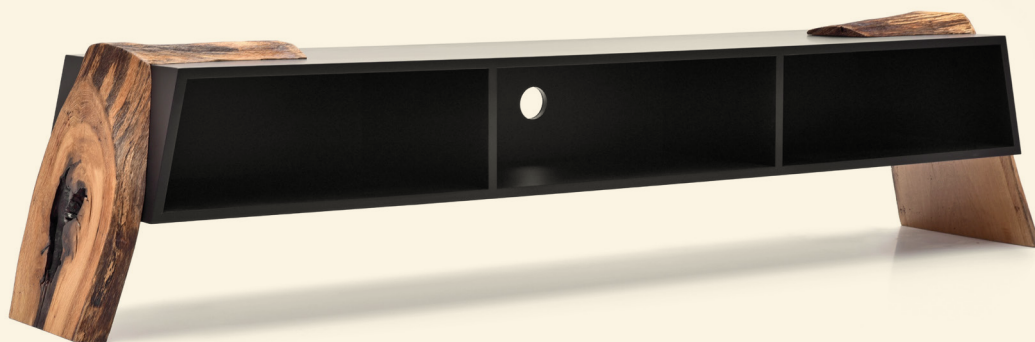

MT02/M

-MUTA-
COLLECTION