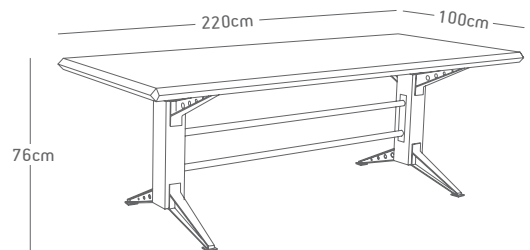

MM07/M

-MUTA-
COLLECTION

MM07/M

MM07/M

Meşe papel kaplama, ham metal
2mm oak veneer, crude metal matte

DESIGN: Muta Collection

ORIGIN: Turkey, Bursa

H: 76cm **L:** 220cm **W:** 100cm